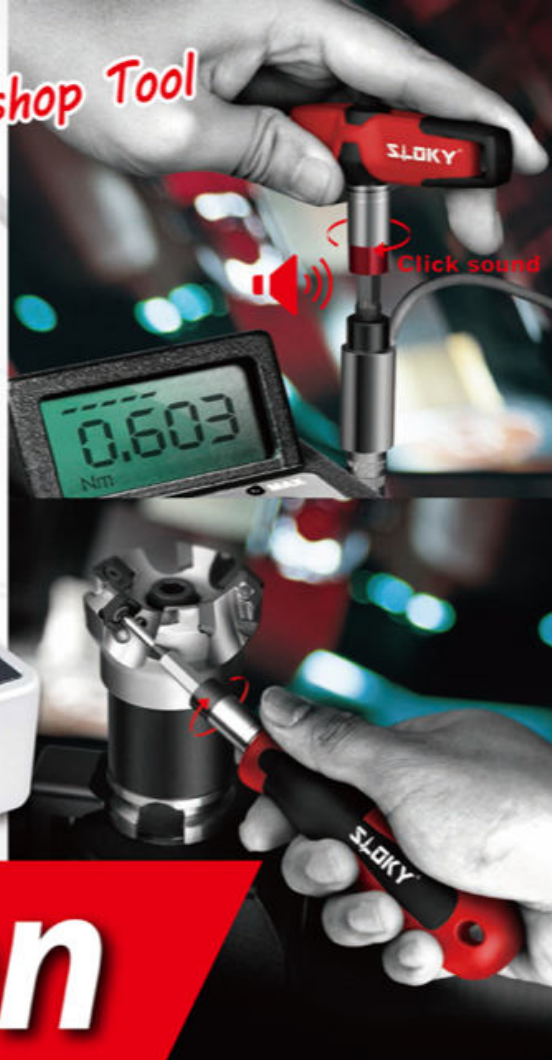

SLOKY®
Torque Screwdriver

✓ Your Best Workshop Tool

Pro Station

Item No.: 0-TPK26-PR-22K

Torque tolerance : ±10%

Handle	Contents										N.W.
	Adapter				50mm Bits for TORX®		50mm Bits for TORX PLUS®		50mm Bits for HEXAGON		
	Nm	Kgcm	In-lb	Q'TY	Driver size / Q'TY	Driver size / Q'TY	Driver size / Q'TY	Driver size / Q'TY			
 TPK-H02-B	0.6	6.1	5.3	1 pc	TX6 1 pc	6IP 1 pc	H1.5 1 pc			1600g	
	0.9	9.2	8.0	1 pc	TX7 1 pc	7IP 1 pc	- -				
	1.2	12.0	10.6	1 pc	TX8 1 pc	8IP 1 pc	H2 1 pc				
 TPK-H01-B	1.4	14.0	12.4	1 pc	TX9 1 pc	9IP 1 pc	- -				
	2.0	20.4	17.7	1 pc	TX10 1 pc	10IP 1 pc	H2.5 1 pc				
	3.0	30.6	26.6	1 pc	TX15 1 pc	15IP 1 pc	H3 1 pc				
 TPK-H03-B	5.0	51.0	44.3	1 pc	TX20 1 pc	20IP 1 pc	H4 1 pc				
	5.5	56.1	48.7	1 pc	TX25 1 pc	25IP 1 pc	H5 1 pc				